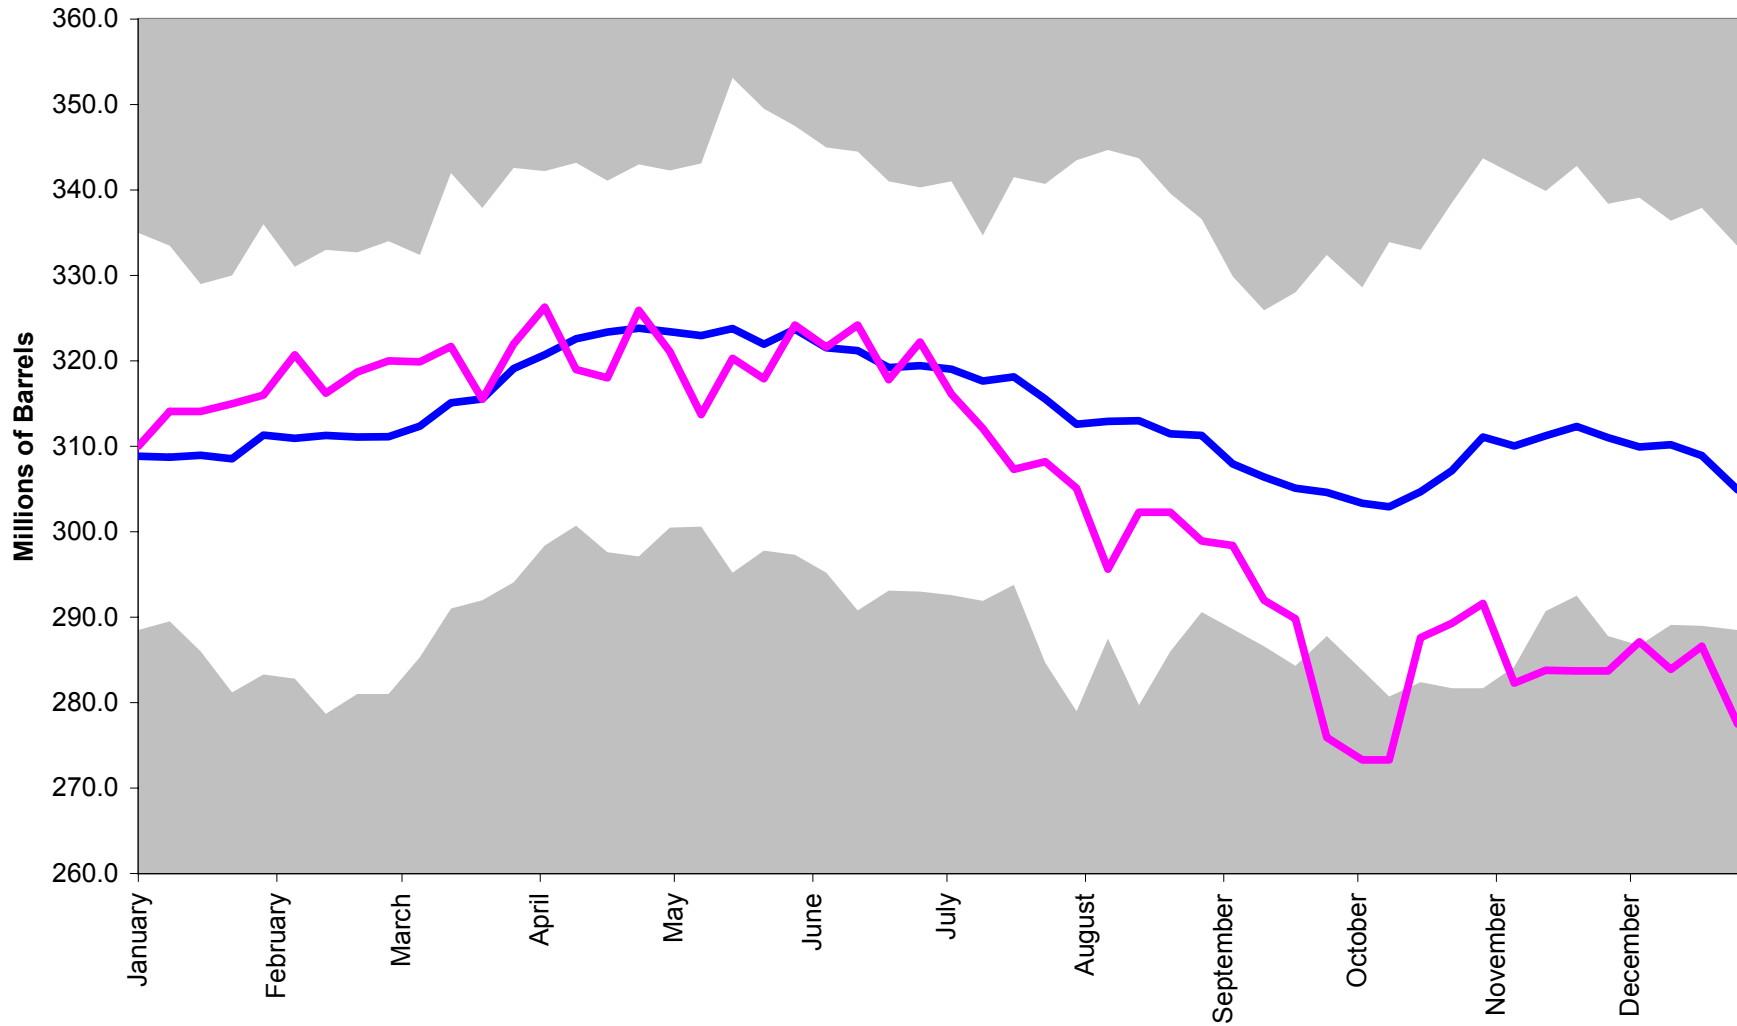

API Crude Inventories

— 1994-2002 Average — 2002